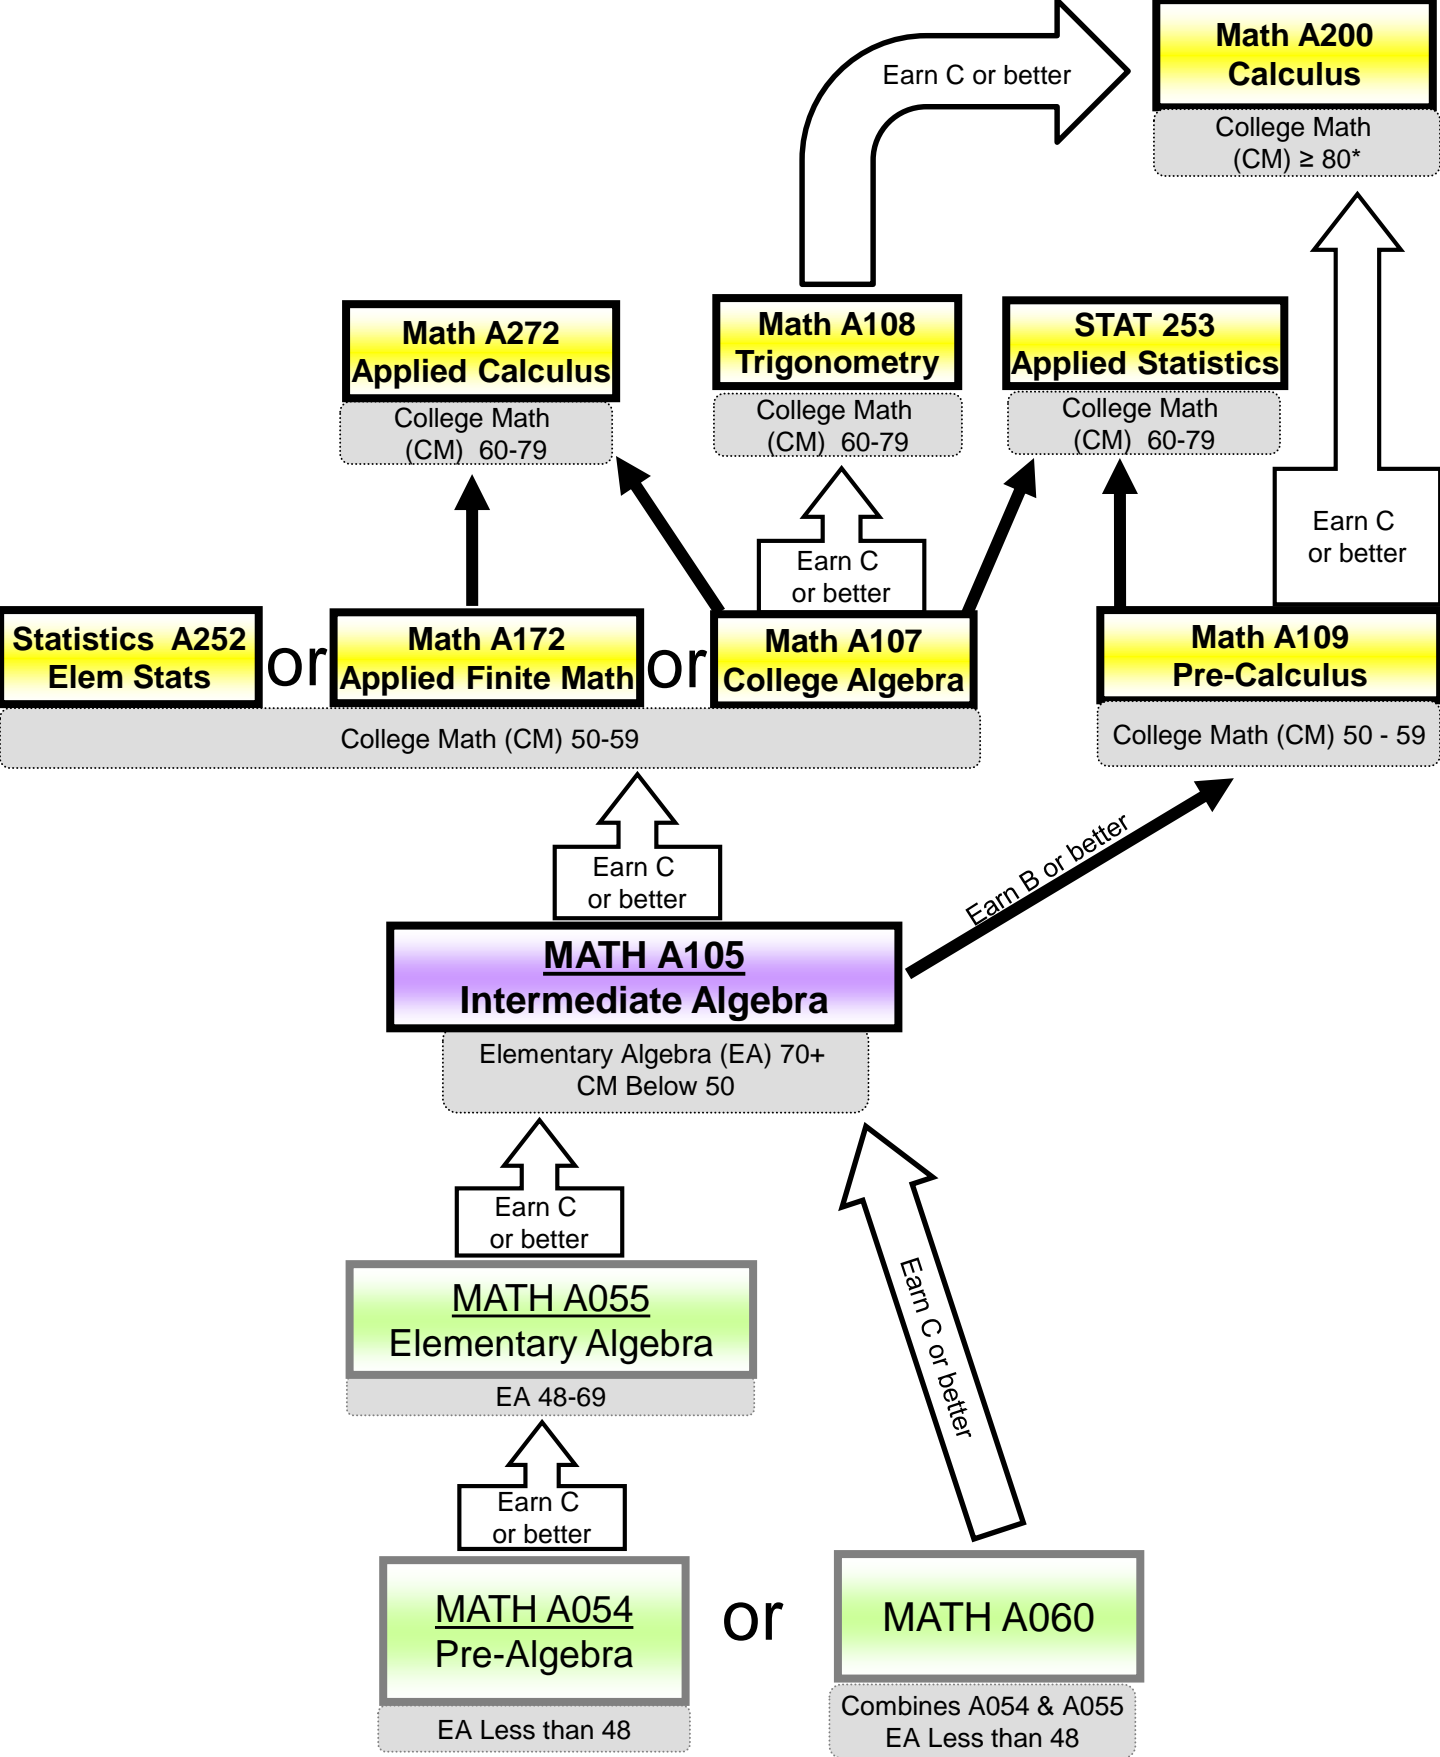

Accuplacer Scores and Placement Results

Note:

RC – Reading Comprehension

SS – Sentence Skills

General Education Requirement (GER)

Credits earned can fulfill elective credits

Credits earned can not apply to degree. Contact the Department of CPDS for more information and further help
786-6856

Updated 4/23/09

General Education Requirement (GER) **As long as a Trigonometry course has been completed*

Fulfills Math requirement for some Associate Degrees or can be used as elective credits, check with your advisor.