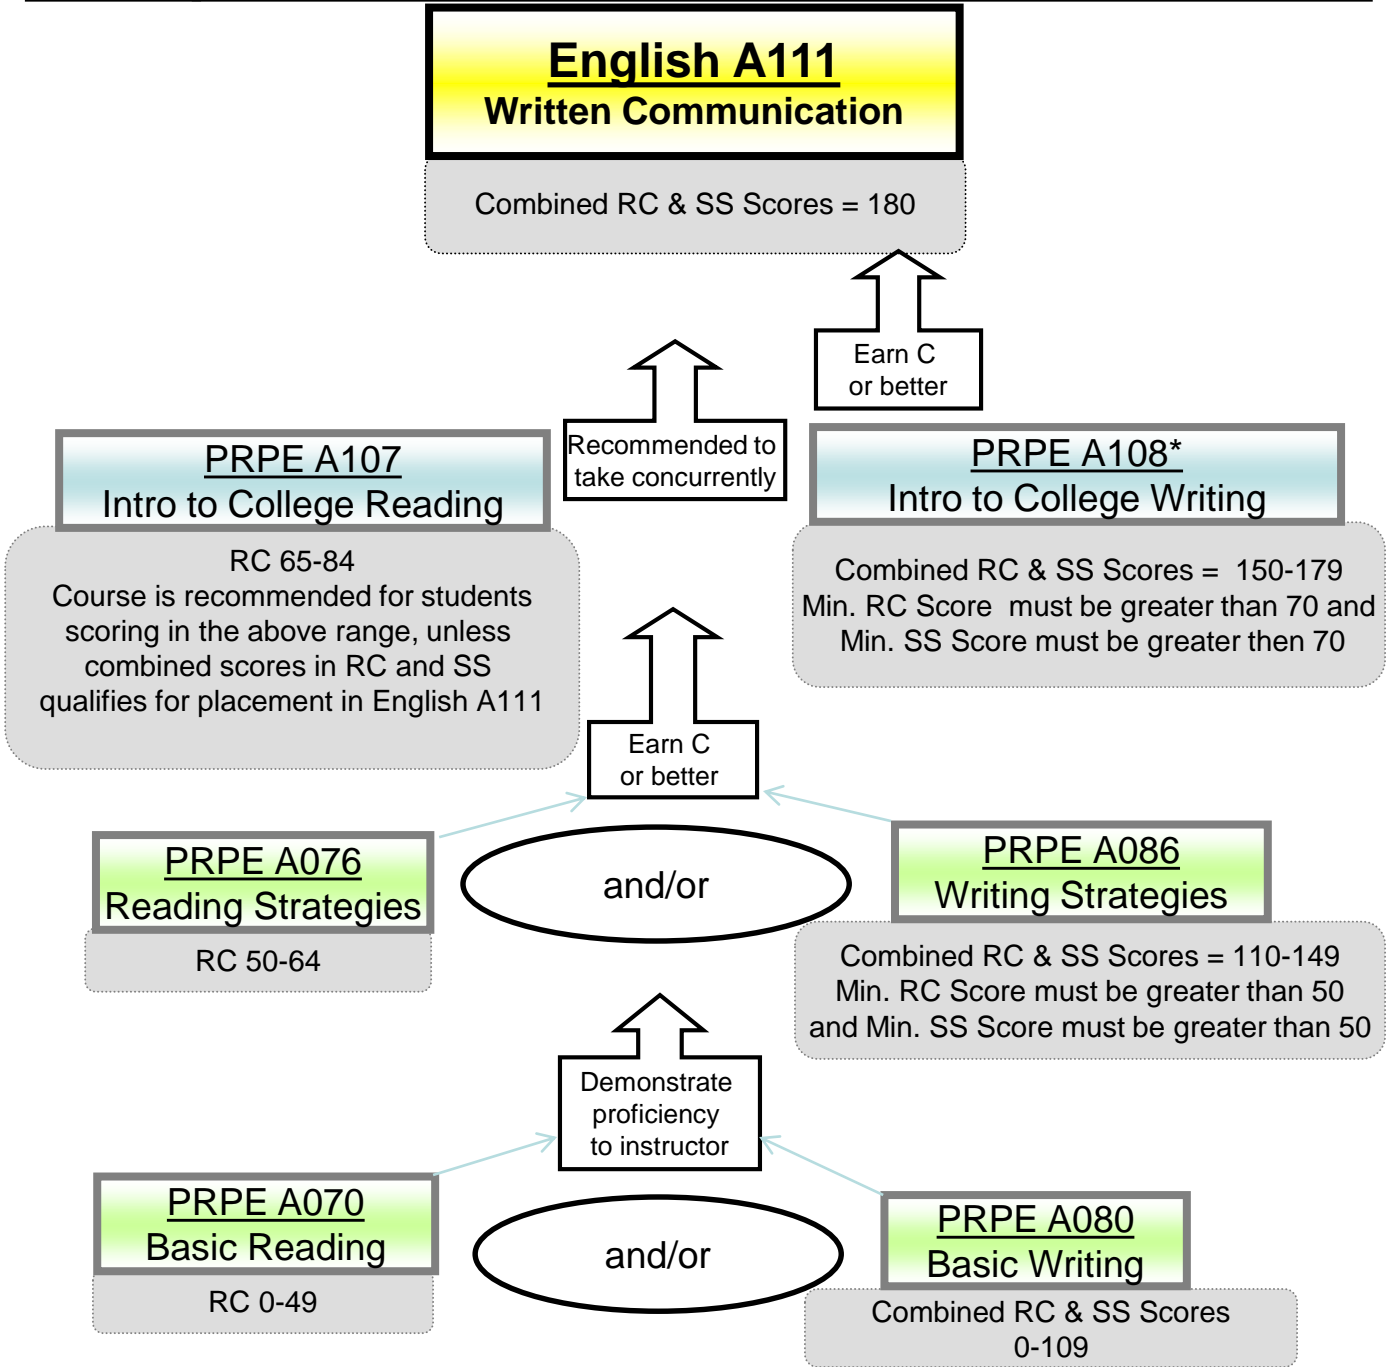

Accuplacer Scores and Placement Results

Note:

RC – Reading Comprehension

SS – Sentence Skills

General Education Requirement (GER)

Credits earned can fulfill elective credits

Credits earned can not apply to degree. Contact the Department of CPDS for more information and further help
786-6856

Updated 4/23/09

General Education Requirement (GER) **As long as a Trigonometry course has been completed*

Fulfills Math requirement for some Associate Degrees or can be used as elective credits, check with your advisor.